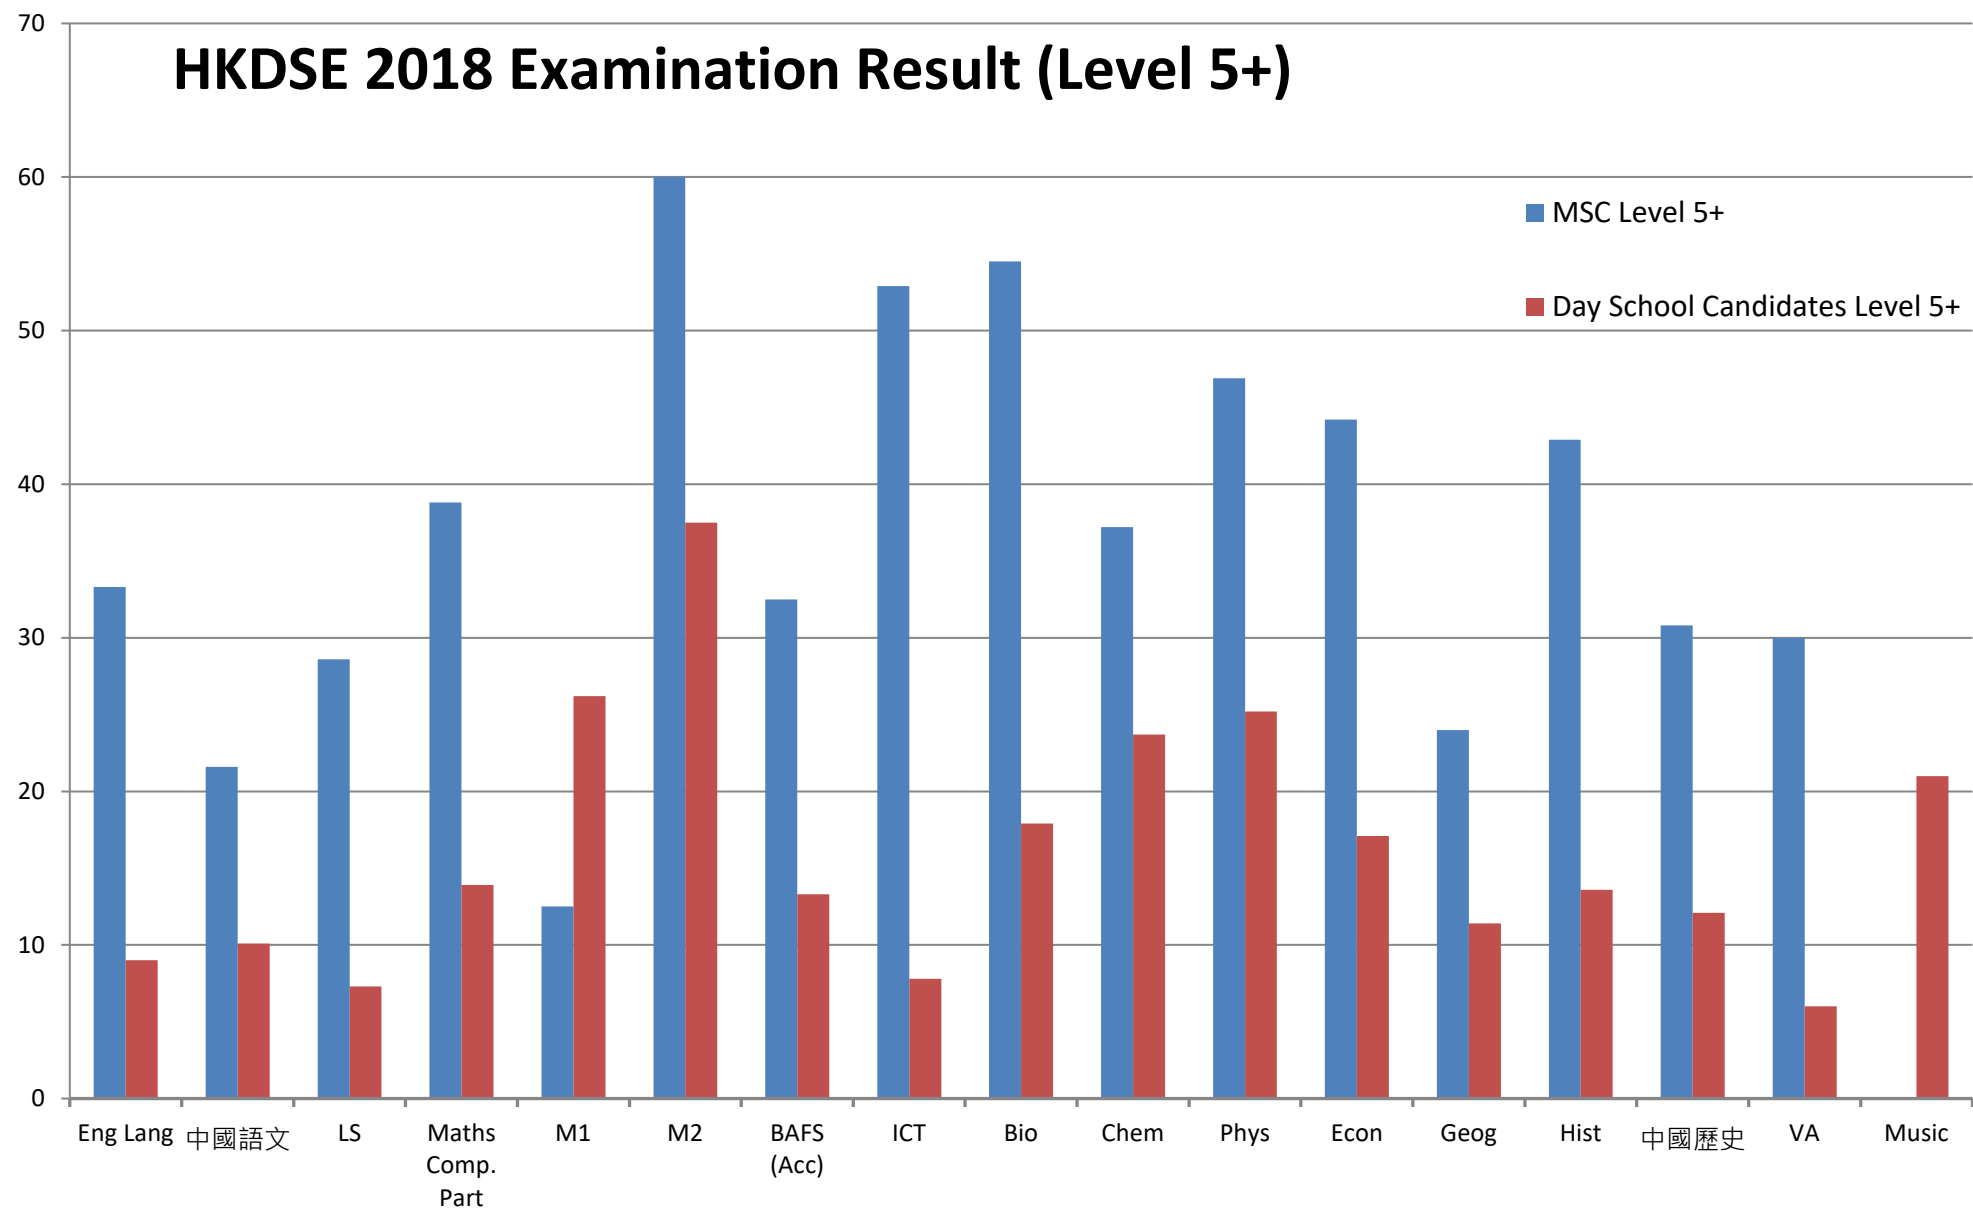

# HKDSE 2018 Examination Result (Level 5+)

# HKDSE 2018 Examination Result (Level 4+)

■ MSC Level 4+

■ Day School Candidates Level 4+