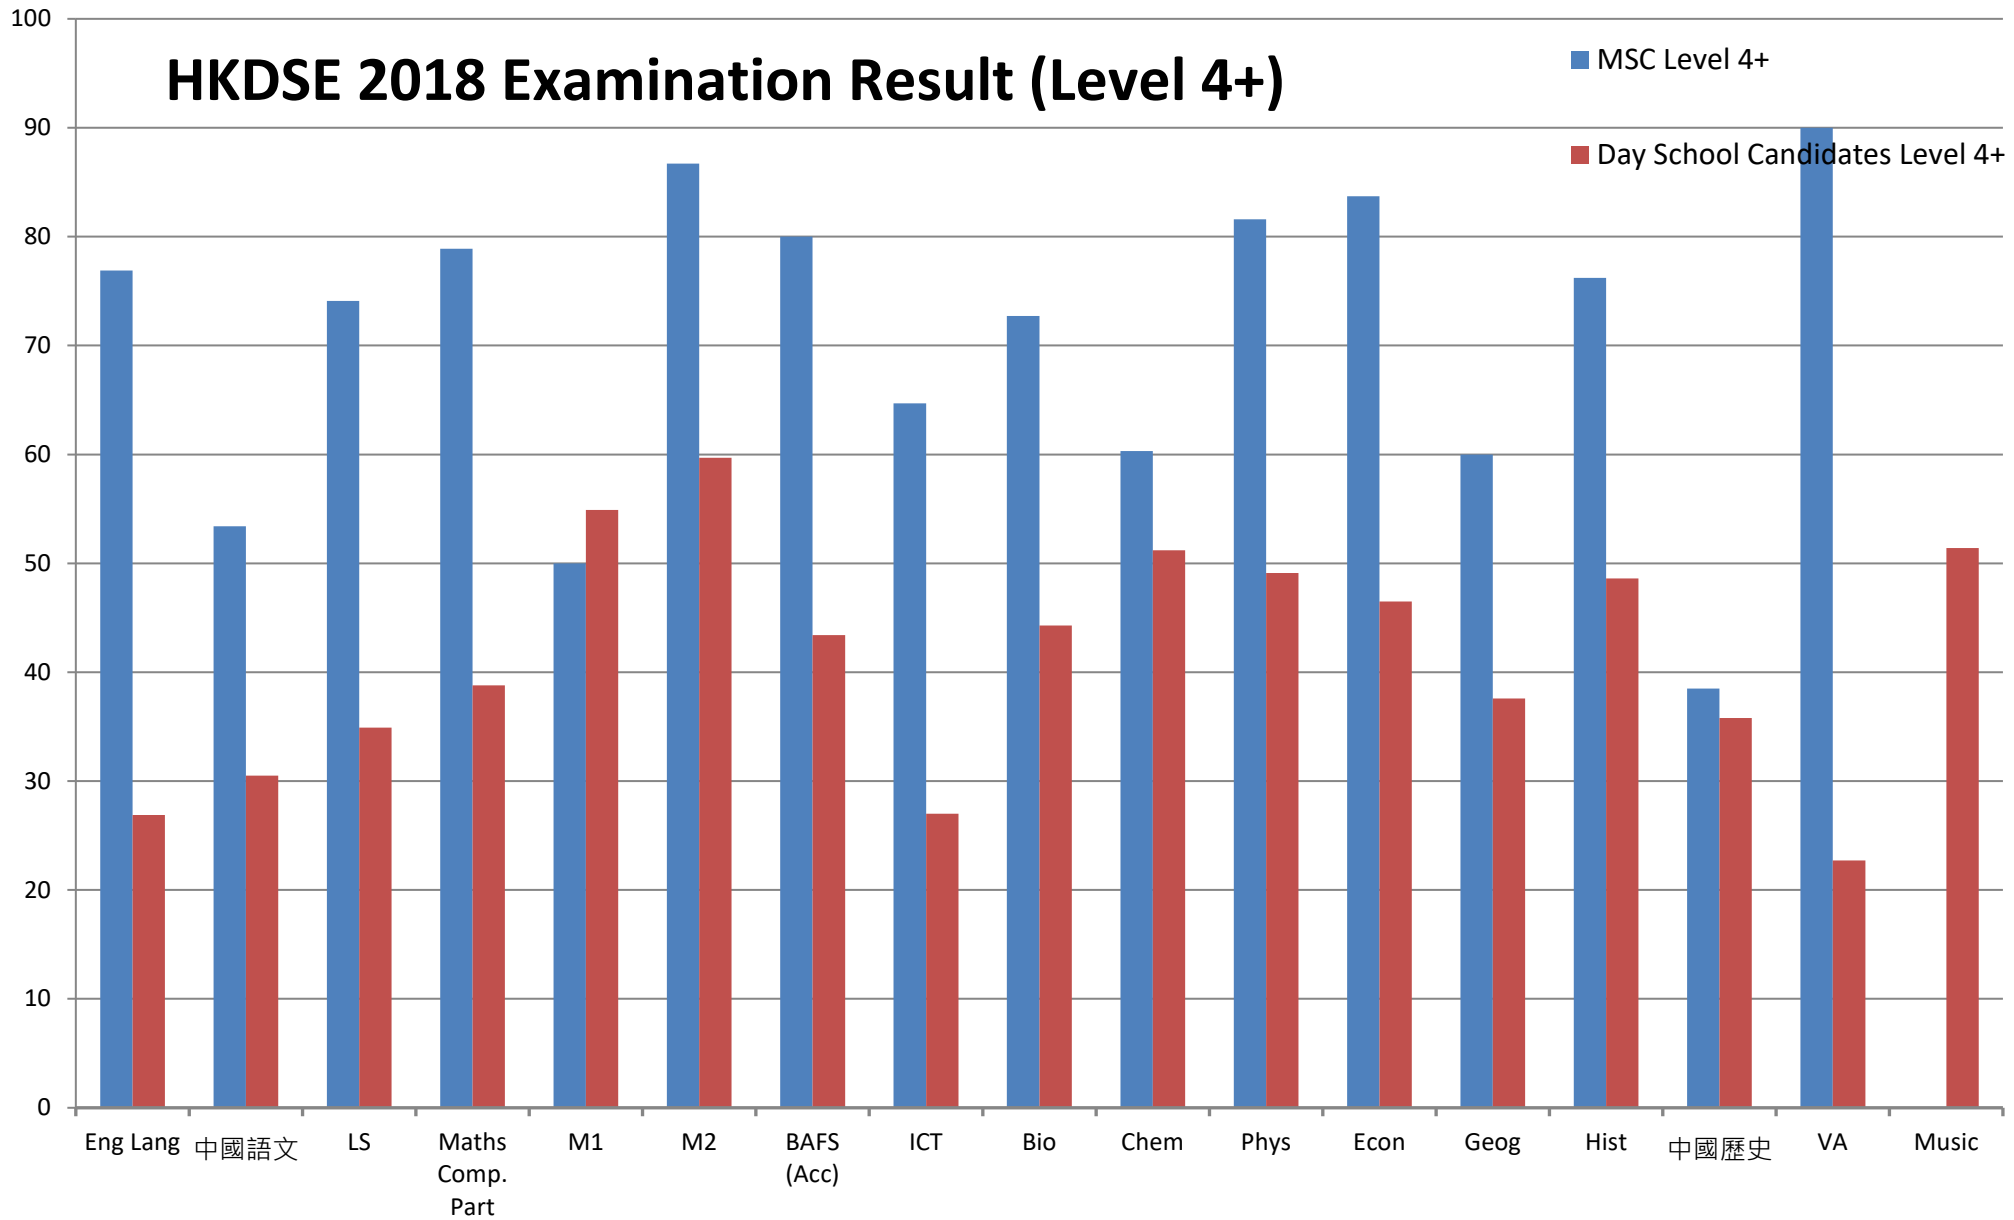

# HKDSE 2018 Examination Result (Level 5+)

# HKDSE 2018 Examination Result (Level 4+)

■ MSC Level 4+

■ Day School Candidates Level 4+