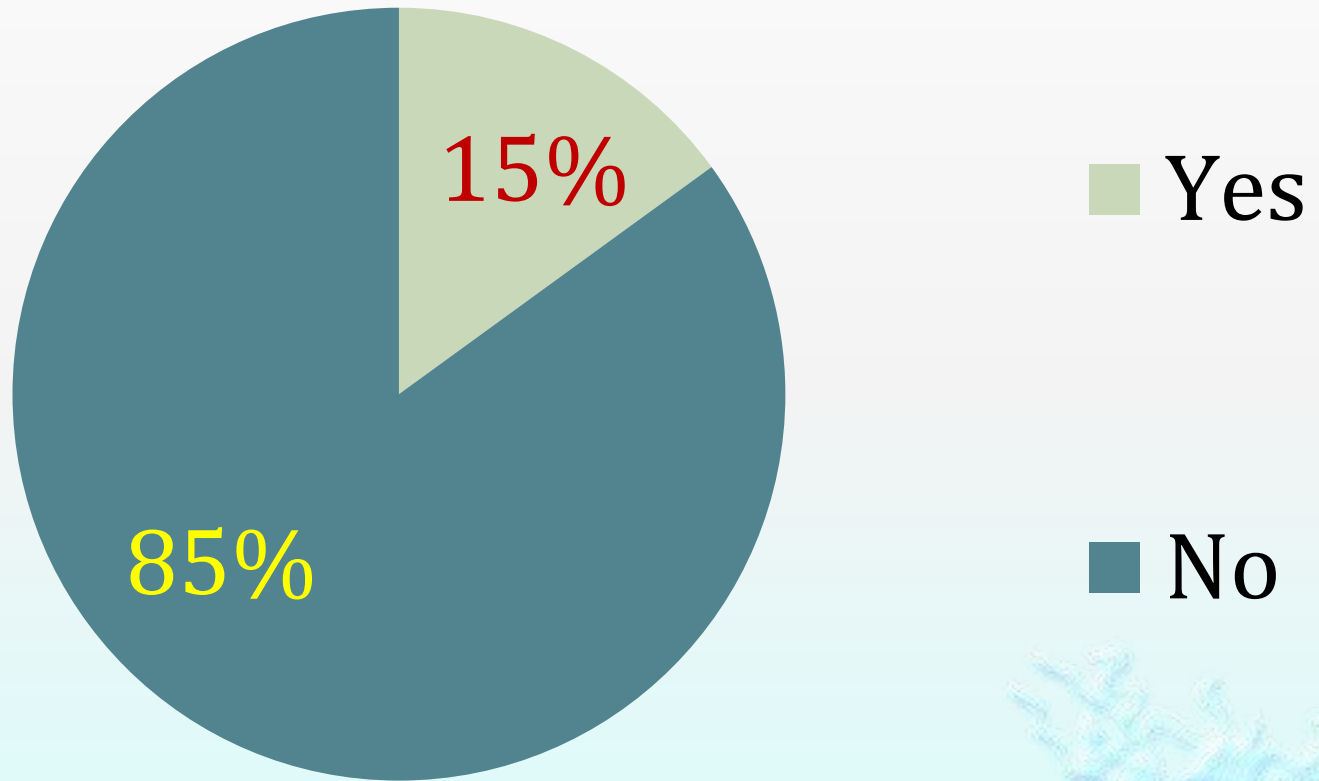

Dream Job

◆ What is your dream?

◆ Motivation

My dream

Do You Have A Plan?

HKDSE

A white downward-pointing arrow with a blue gradient and a drop shadow, indicating a transition from the HKDSE level to the University level.

University

A white downward-pointing arrow with a blue gradient and a drop shadow, indicating a transition from the University level to the Graduate Degree level.

Graduate Degree

A white downward-pointing arrow with a blue gradient and a drop shadow, indicating a transition from the Graduate Degree level to the Hong Kong Institute of Surveyors level.